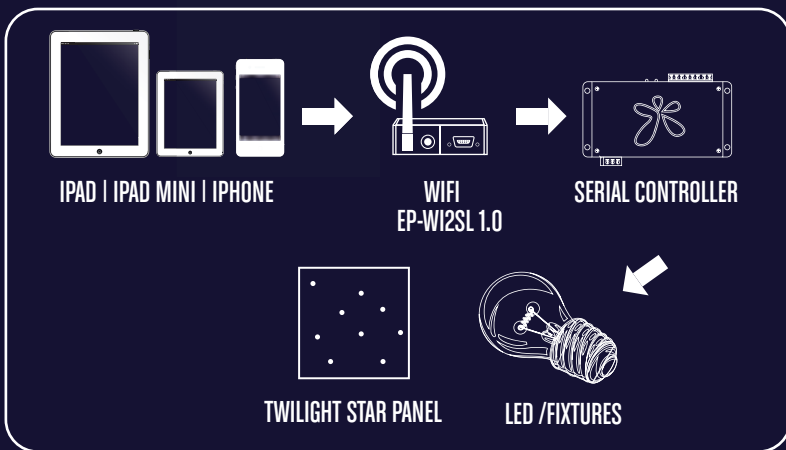

iPad and Android, EP-WI2SL 1.0 System: feel. touch. control.

The experience of the outdoor. The interactivity of the stars. The power of flexibility and mobility.

The innovative design of the EP-WI2SL 1.0 allows for easy and flexible integration into EPIC TWILIGHT STAR PANEL SYSTEM control solution via iPad and android systems. The EP-WI2SL 1.0 is a simple wired or wireless conduit between you and your device over a network or the Internet.

An industry changer in Star panel control and practical home theater knowledge.

Own your wifi to iPad control system for your EPIC STAR PANEL SYSTEM.

Please contact MIKE NOONAN at FIRST CLASS BUILDING PRODUCTS, INC. or call: 1.888.514.8141 and order today.

EPIC SKY
TECHNOLOGY
www.FirstClassbp.com