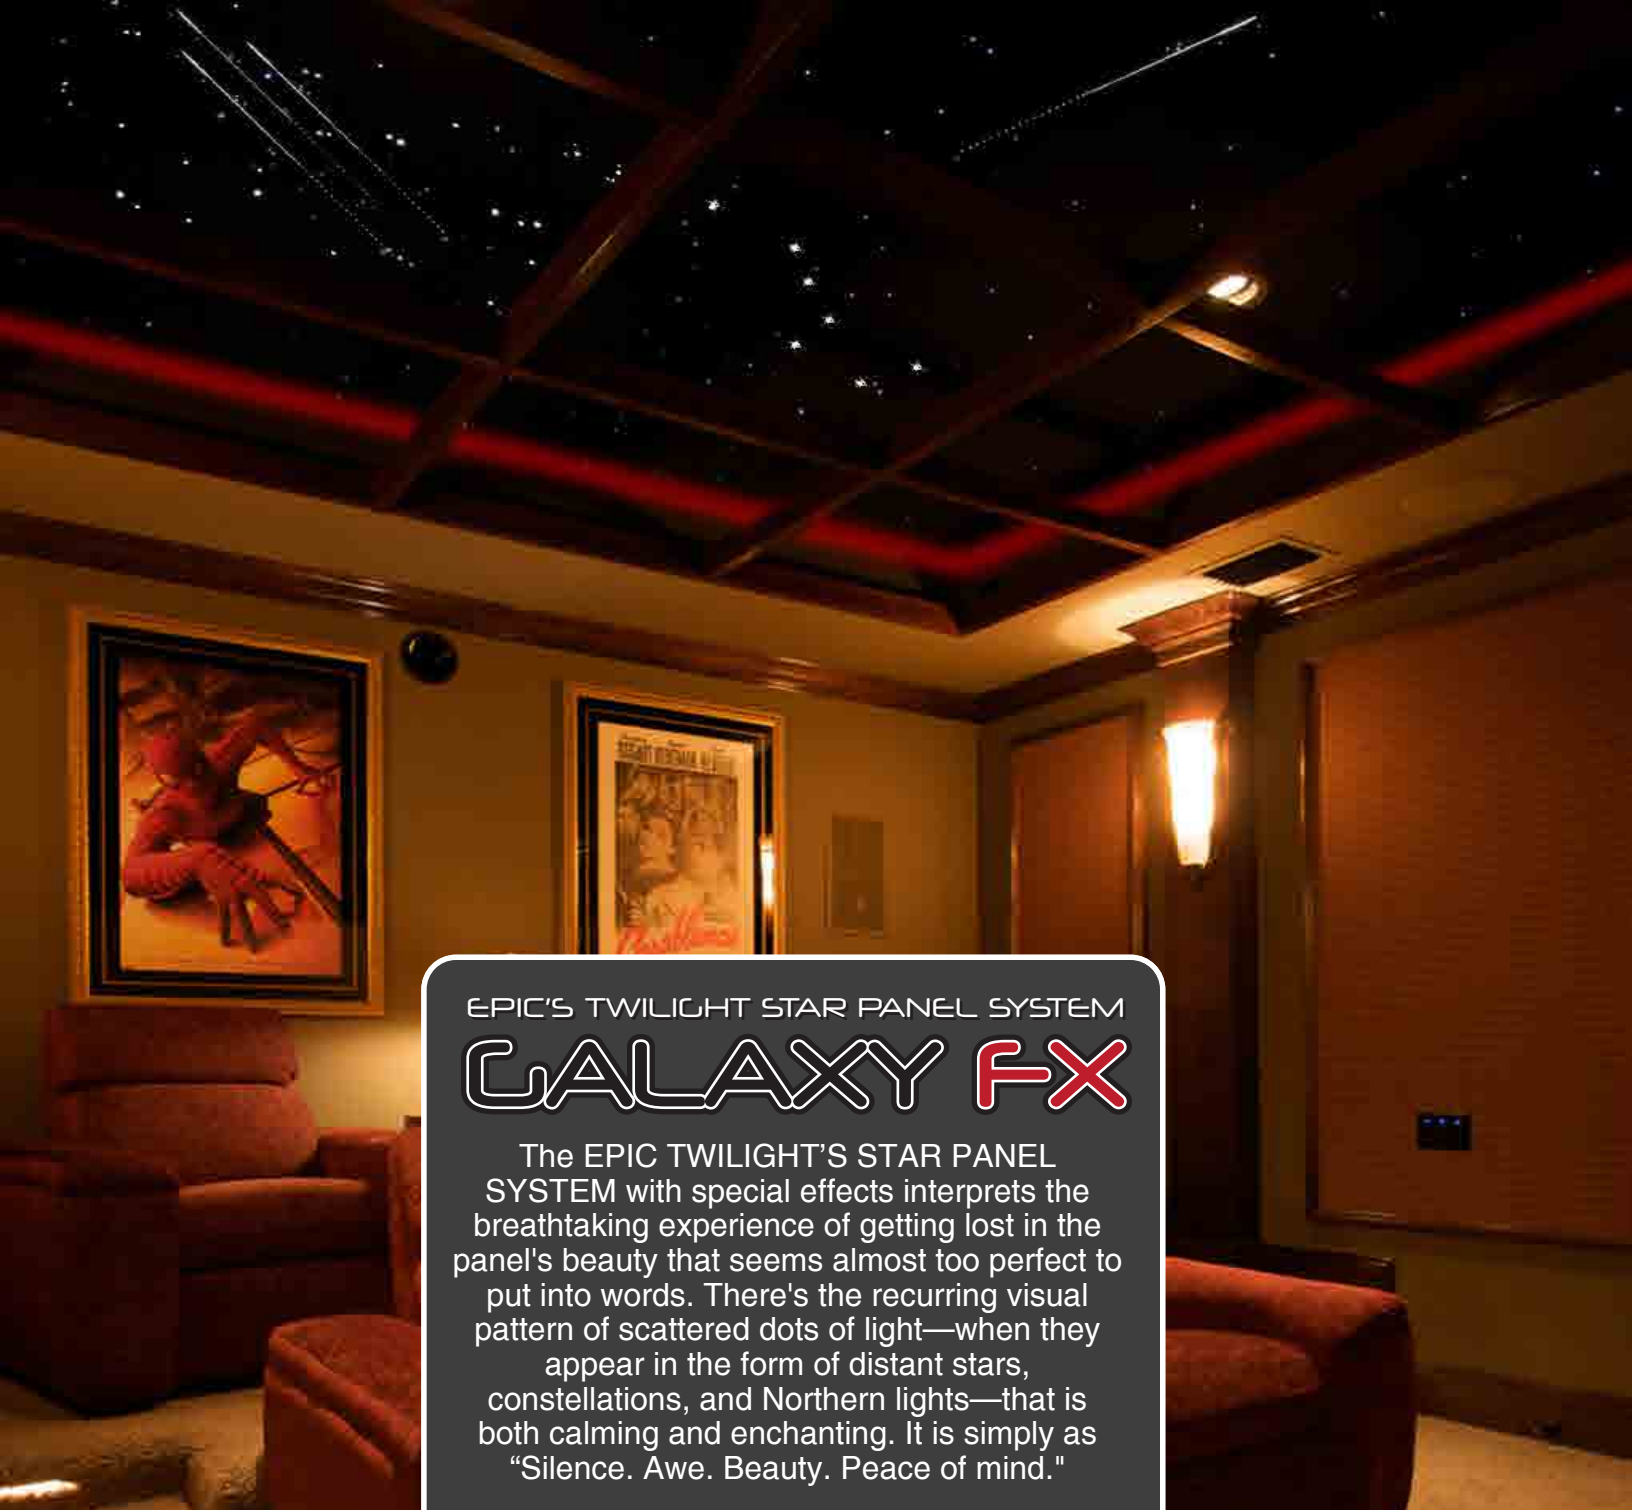

**EPIC SKY
TECHNOLOGY**
www.FirstClassbp.com

EPIC'S TWILIGHT STAR PANEL SYSTEM

GALAXY FX

The EPIC TWILIGHT'S STAR PANEL SYSTEM with special effects interprets the breathtaking experience of getting lost in the panel's beauty that seems almost too perfect to put into words. There's the recurring visual pattern of scattered dots of light—when they appear in the form of distant stars, constellations, and Northern lights—that is both calming and enchanting. It is simply as "Silence. Awe. Beauty. Peace of mind."